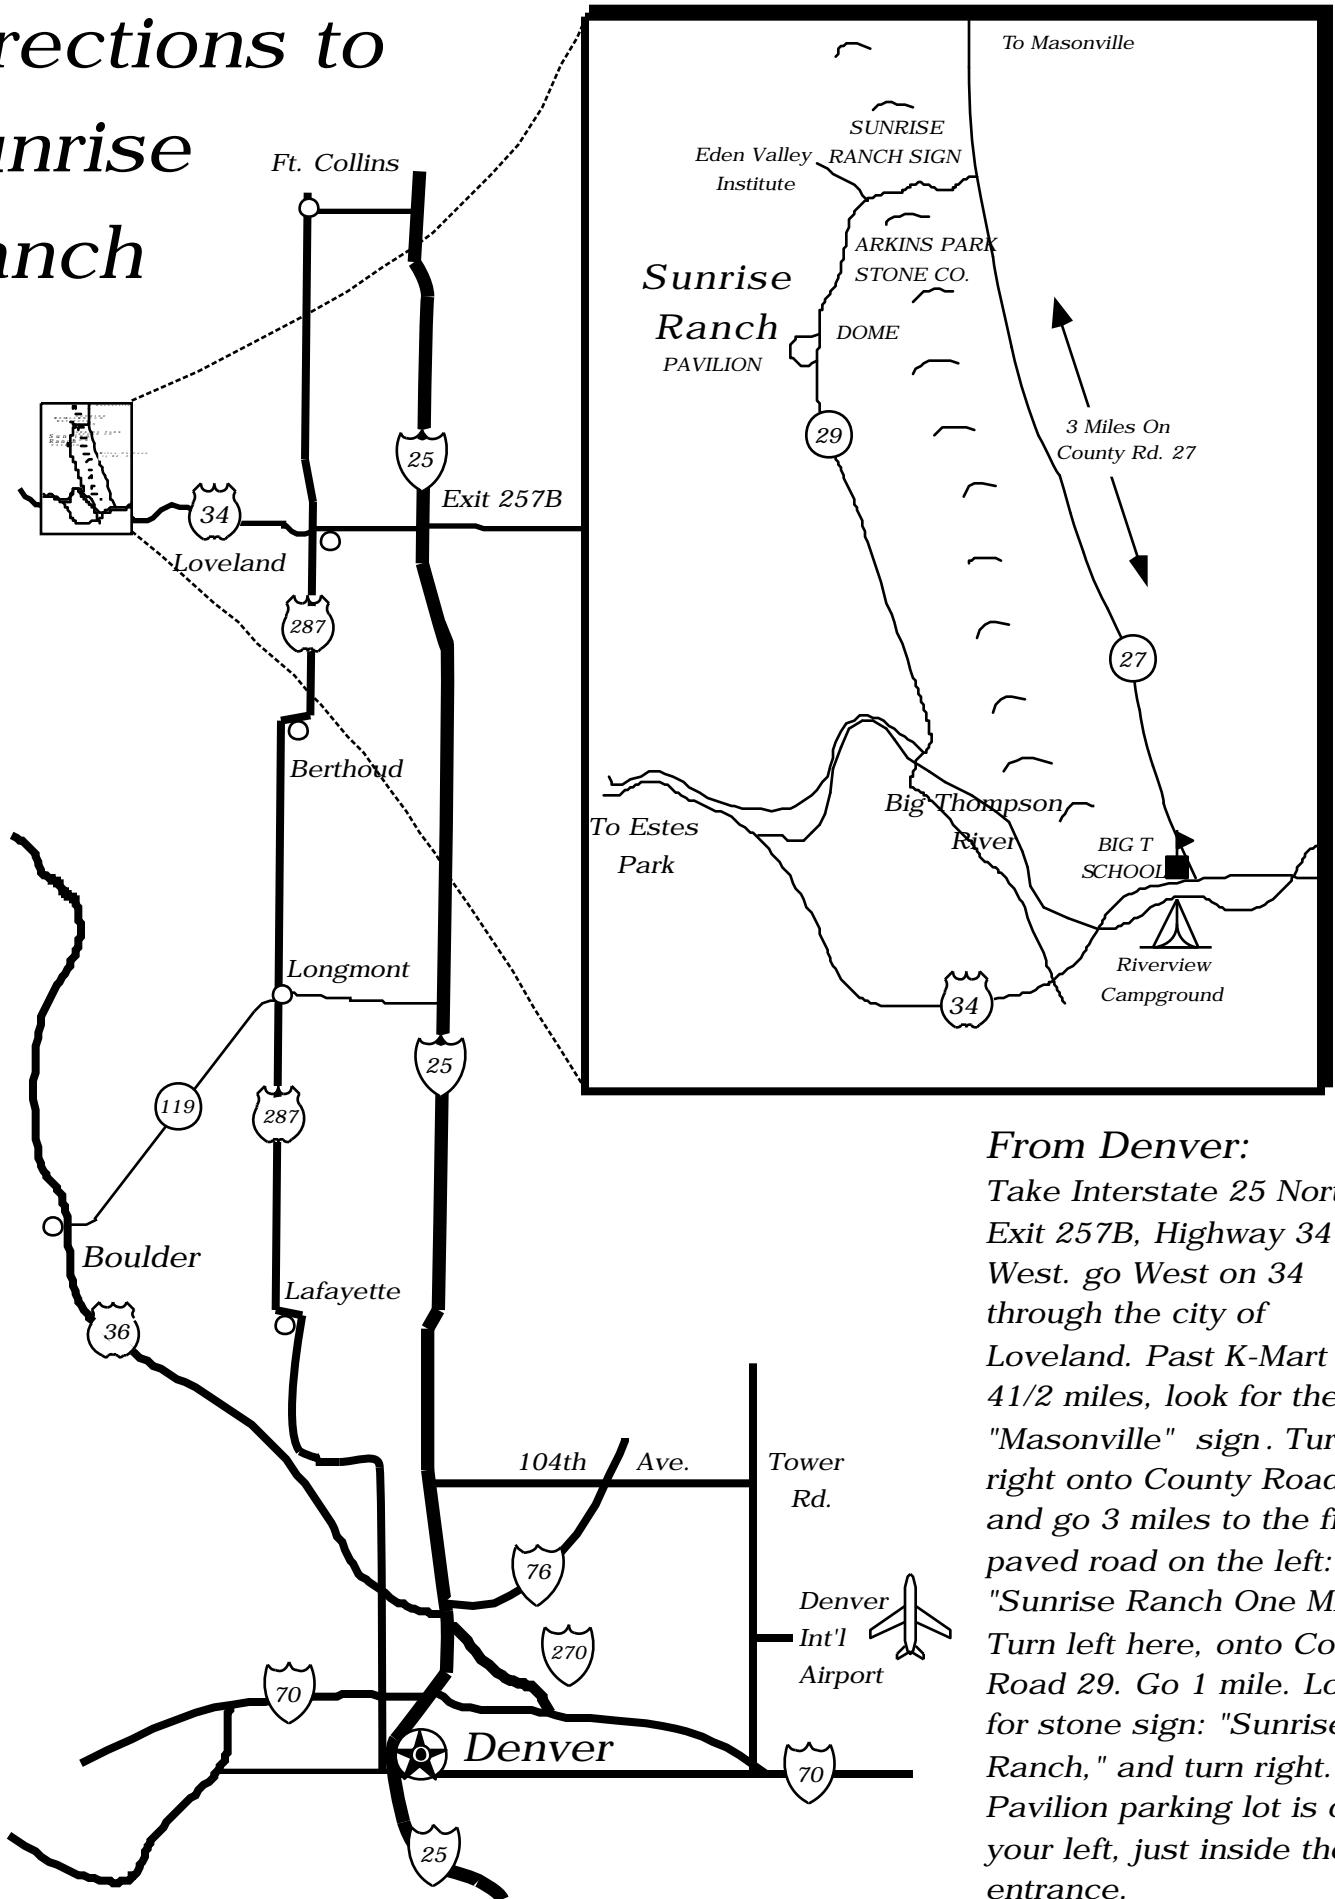

Directions to Sunrise Ranch

From Denver:
 Take Interstate 25 North to Exit 257B, Highway 34 West. go West on 34 through the city of Loveland. Past K-Mart 4 1/2 miles, look for the "Masonville" sign. Turn right onto County Road 27 and go 3 miles to the first paved road on the left: "Sunrise Ranch One Mile." Turn left here, onto County Road 29. Go 1 mile. Look for stone sign: "Sunrise Ranch," and turn right. The Pavilion parking lot is on your left, just inside the entrance.